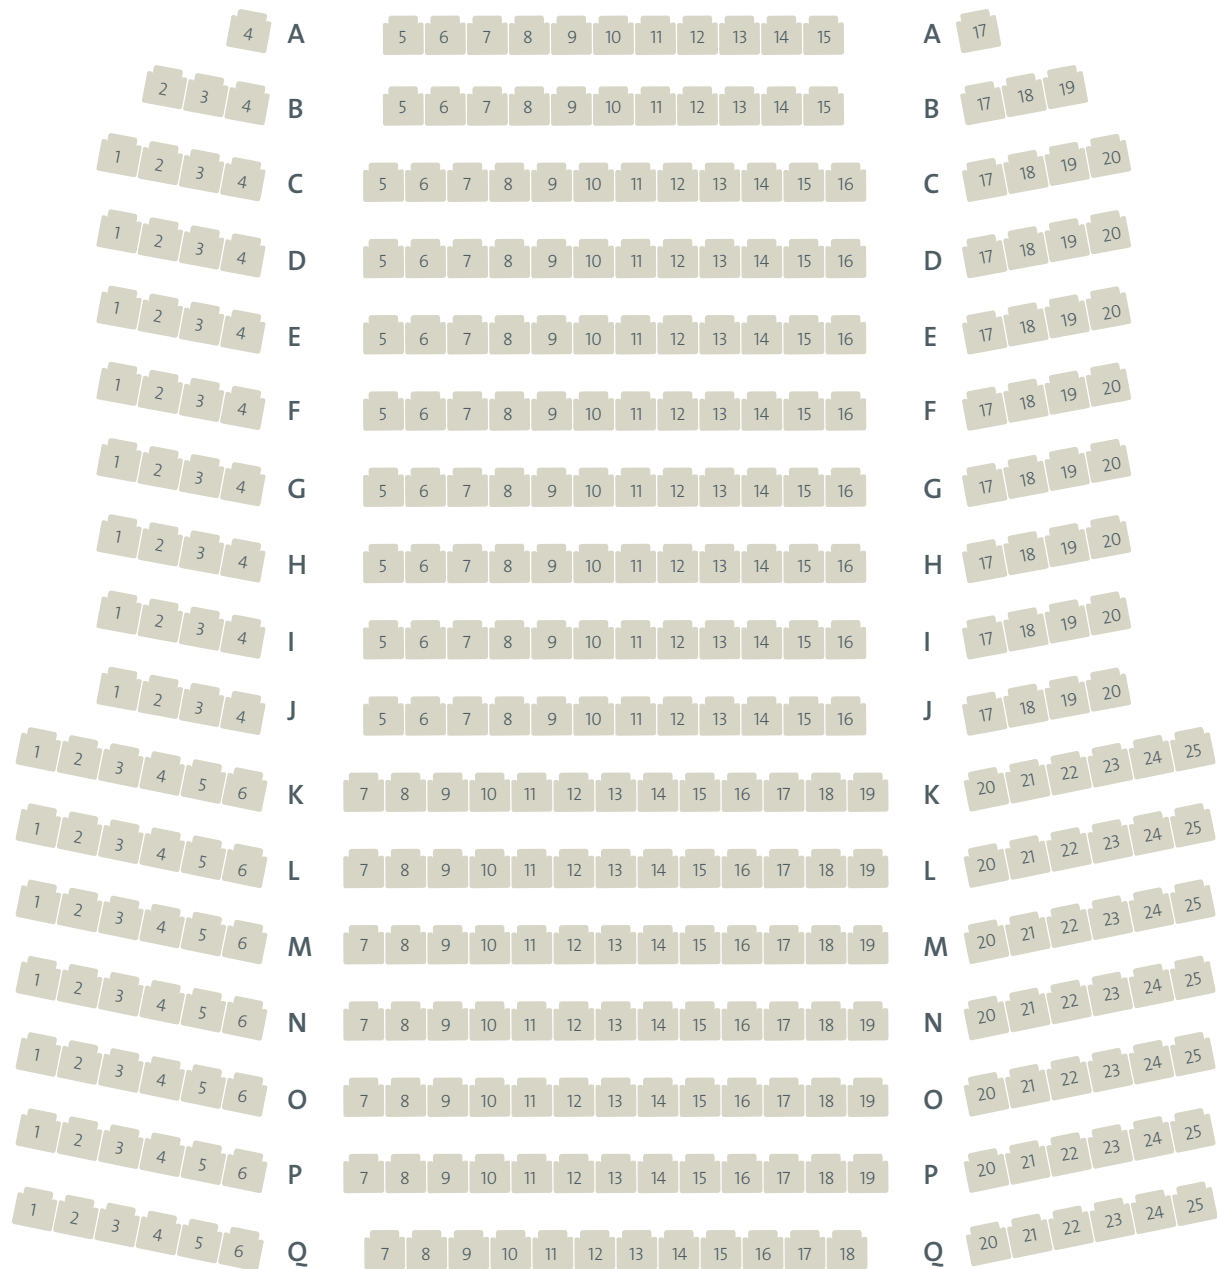

ABOUT

Nestled within Discovery Harbour on Georgian Bay, the King's Wharf Theatre is a pleasantly rustic, 366-seat venue that offers all the comforts of a modern facility. Flanked by the historic buildings of a 19th-century British naval and military base, the theatre is located at the end of a beautiful boardwalk that looks on to Discovery Harbour.

SEATING CHART

STAGE

SOUND BOARD

Wheelchair Accessible, Stadium Style Seating

366 Seats

KING'S WHARF THEATRE

PARKING MAP

PARKING MAP LEGEND