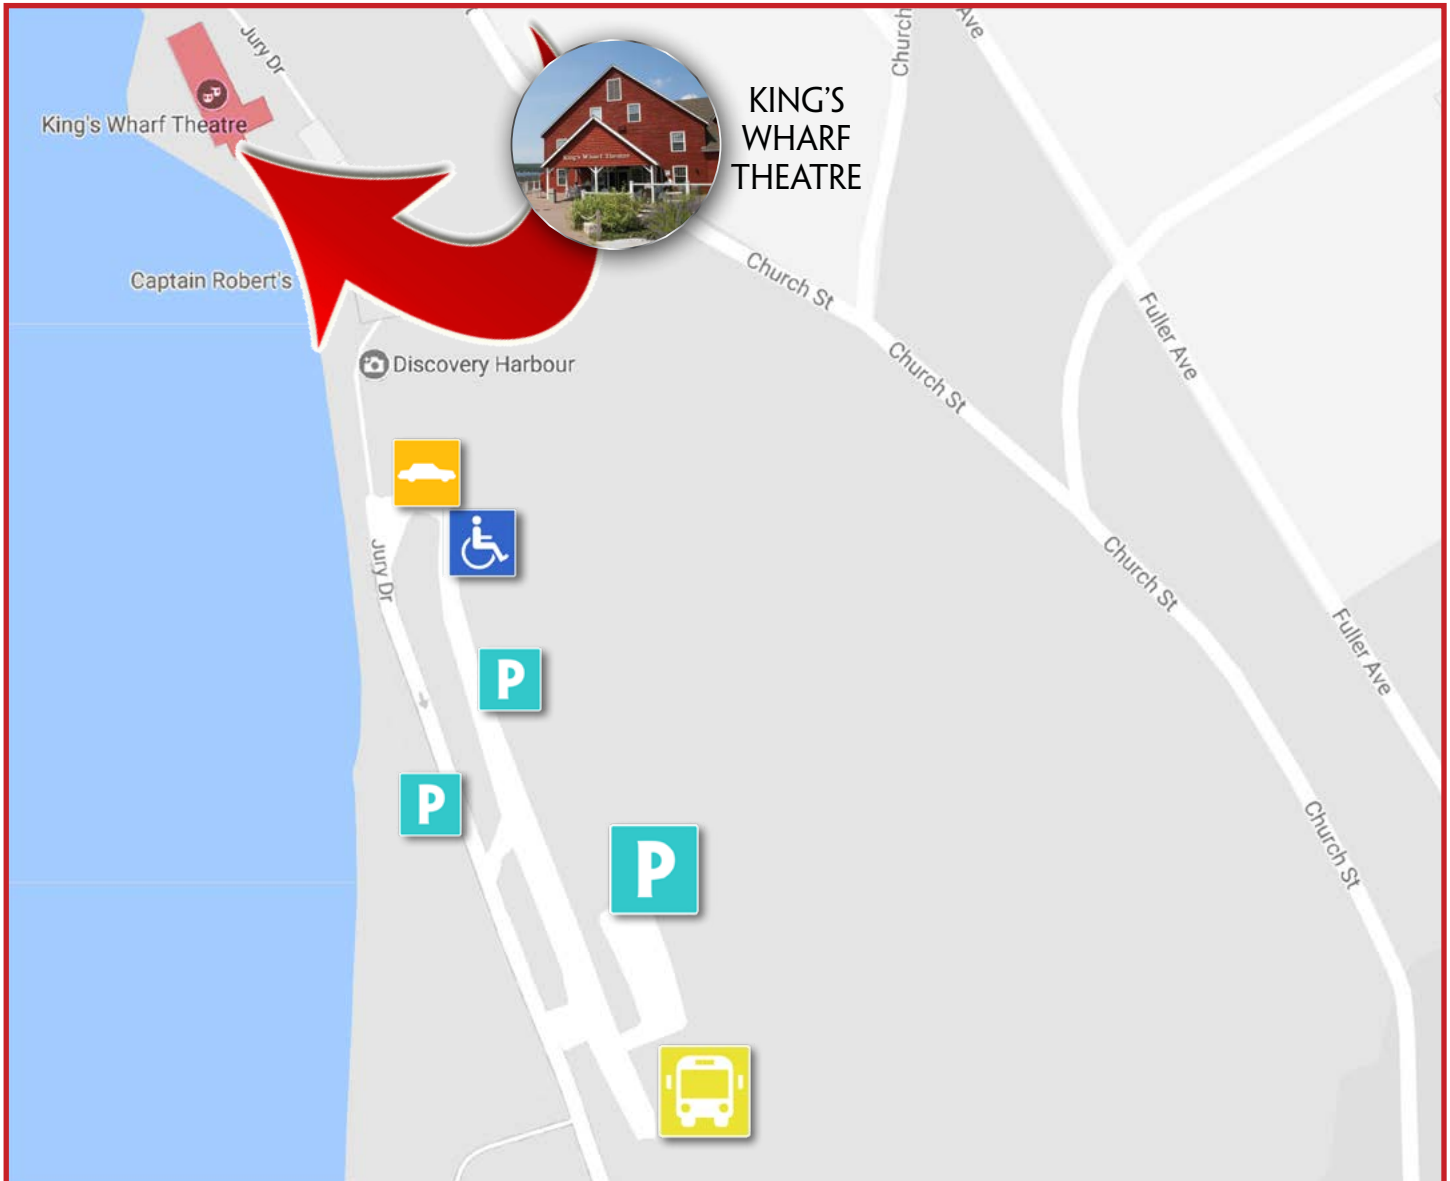

ABOUT

Nestled within Discovery Harbour on Georgian Bay, the King's Wharf Theatre is a pleasantly rustic, 366-seat venue that offers all the comforts of a modern facility. Flanked by the historic buildings of a 19th-century British naval and military base, the theatre is located at the end of a beautiful boardwalk that looks on to Discovery Harbour.

A visit to the King's Wharf Theatre takes only 45 minutes from Barrie and Orillia, or just over an hour from Collingwood. While in the area, you'll also want to discover such treasures as Ontario's first European Community at Sainte-Marie among the Hurons.

SEATING CHART

STAGE

SOUND BOARD

Wheelchair Accessible, Stadium Style Seating

366 Seats

KING'S WHARF THEATRE

PARKING MAP

PARKING MAP LEGEND