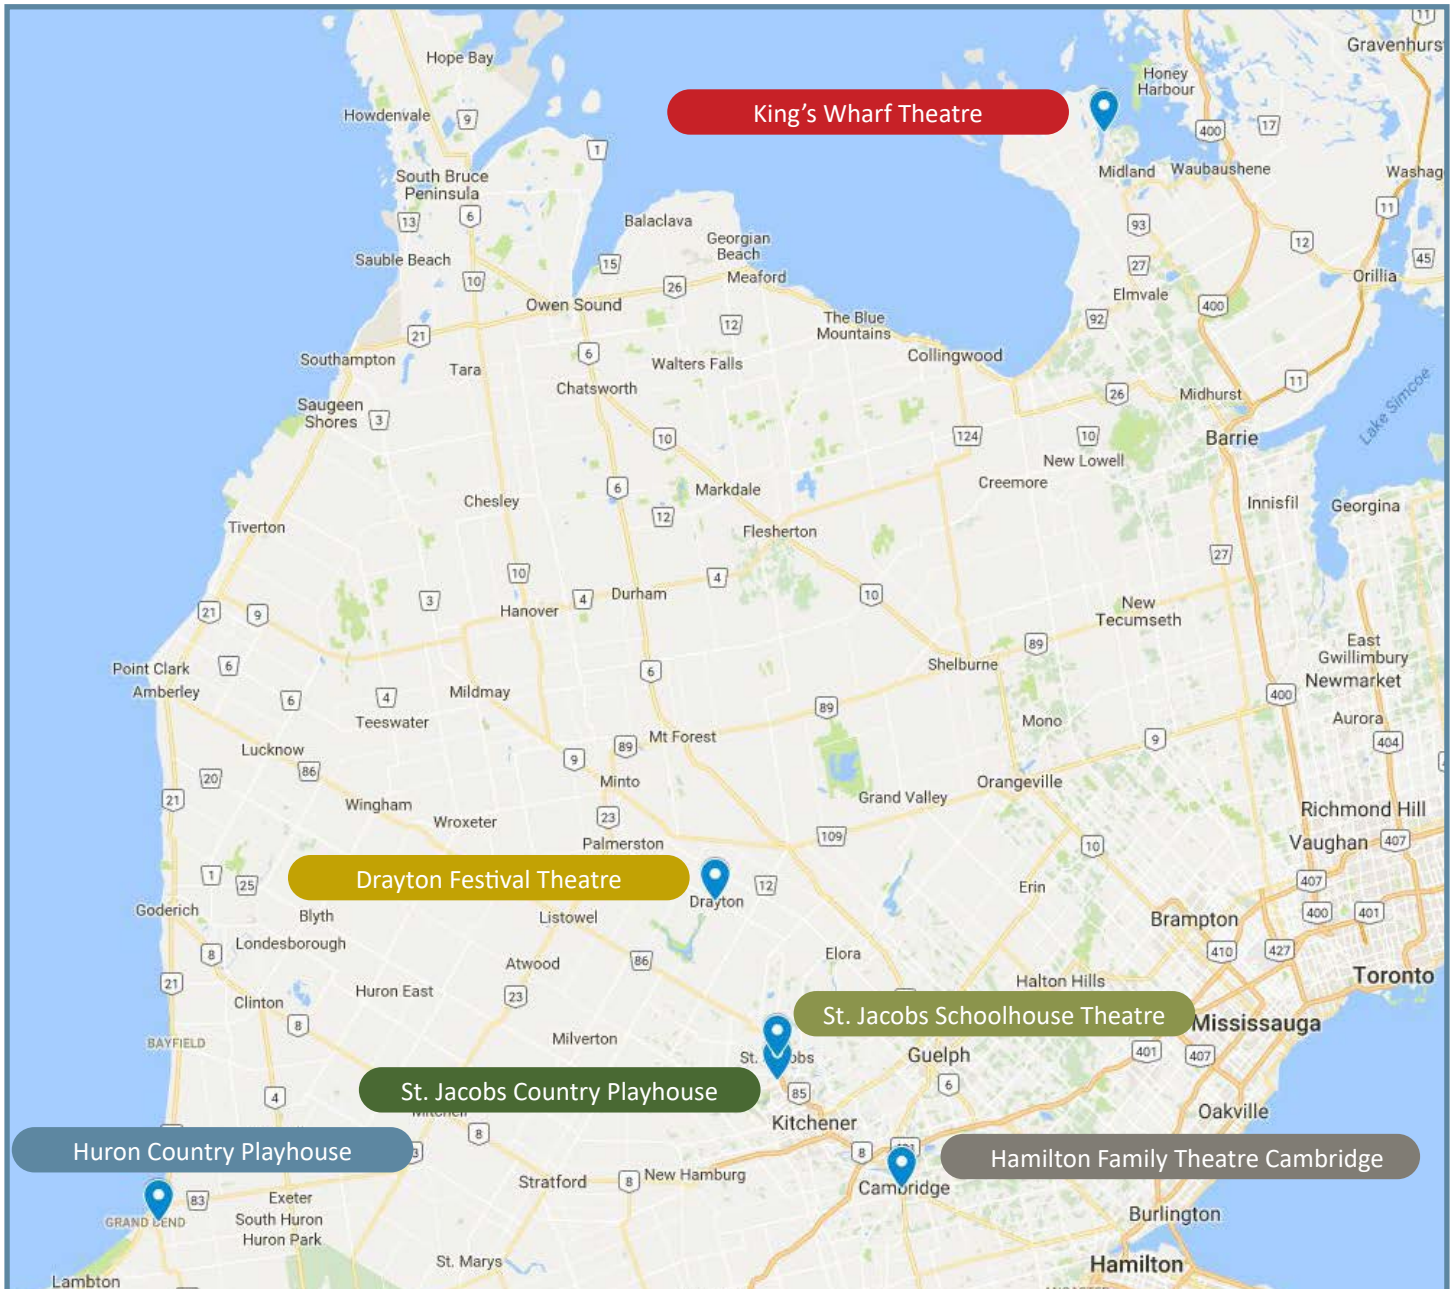

KING'S WHARF THEATRE

MAP OF ALL DRAYTON ENTERTAINMENT THEATRES

Theatre addresses (in alphabetical order)

Drayton Festival Theatre: Box 10, 33 Wellington St., Drayton, ON, N0G 1P0. Phone: 519-638-5555.

Hamilton Family Theatre Cambridge: 46 Grand Ave. S., Cambridge, ON, N1S 2L8. Phone: 519-621-8000.

Huron Country Playhouse: RR 1 70689 B Line, Grand Bend, ON, N0M 1T0. Phone: 519-238-6000.

King's Wharf Theatre: 97 Jury Dr., Penetanguishene, ON, L9M 1G7. Phone: 705-549-5555.

St. Jacobs Country Playhouse: 40 Benjamin Rd. E., Waterloo, ON, N2V 2J9. Phone: 519-747-7788.

St. Jacobs Schoolhouse Theatre: 11 Albert St. W., St. Jacobs, ON, N0B 2N0. Phone: 519-747-7788.